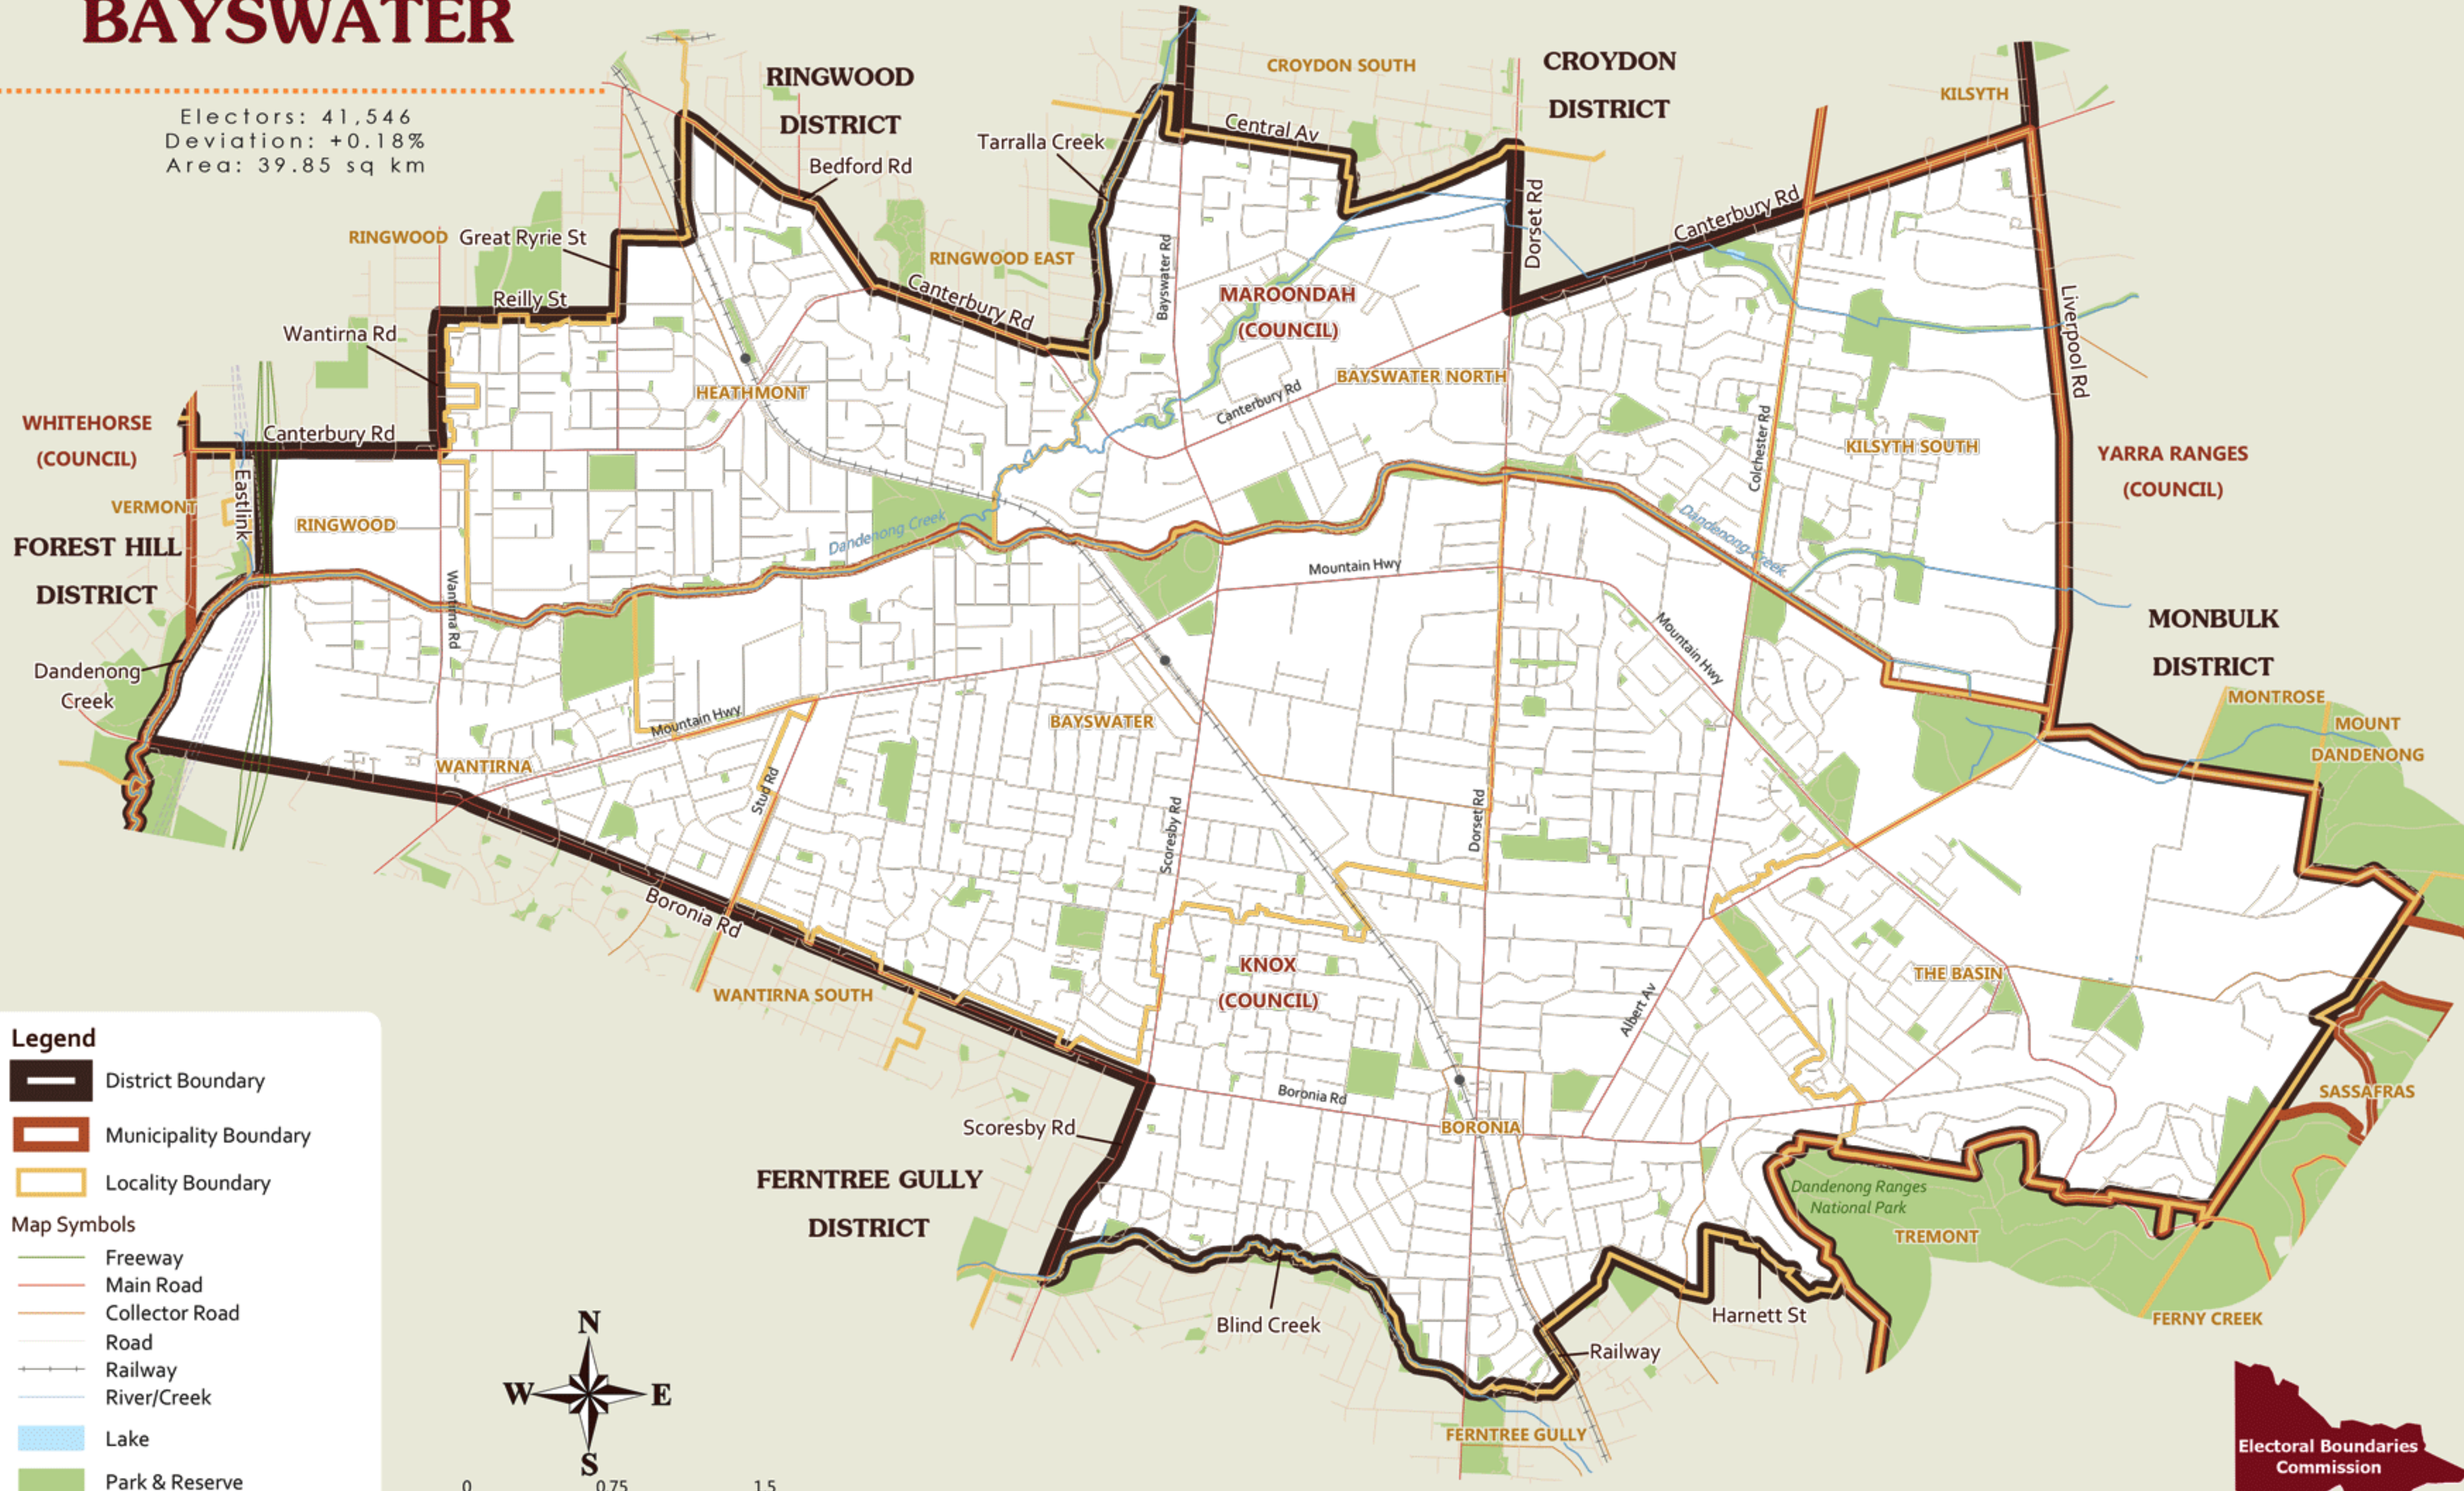

# BAYSWATER

Electors: 41,546  
Deviation: +0.18%  
Area: 39.85 sq km

**Legend**

- District Boundary
- Municipality Boundary
- Locality Boundary

**Map Symbols**

- Freeway
- Main Road
- Collector Road
- Road
- Railway
- River/Creek
- Lake
- Park & Reserve

Data sets for alignment  
Locality as at March, 2013  
Property grid as at April, 2013